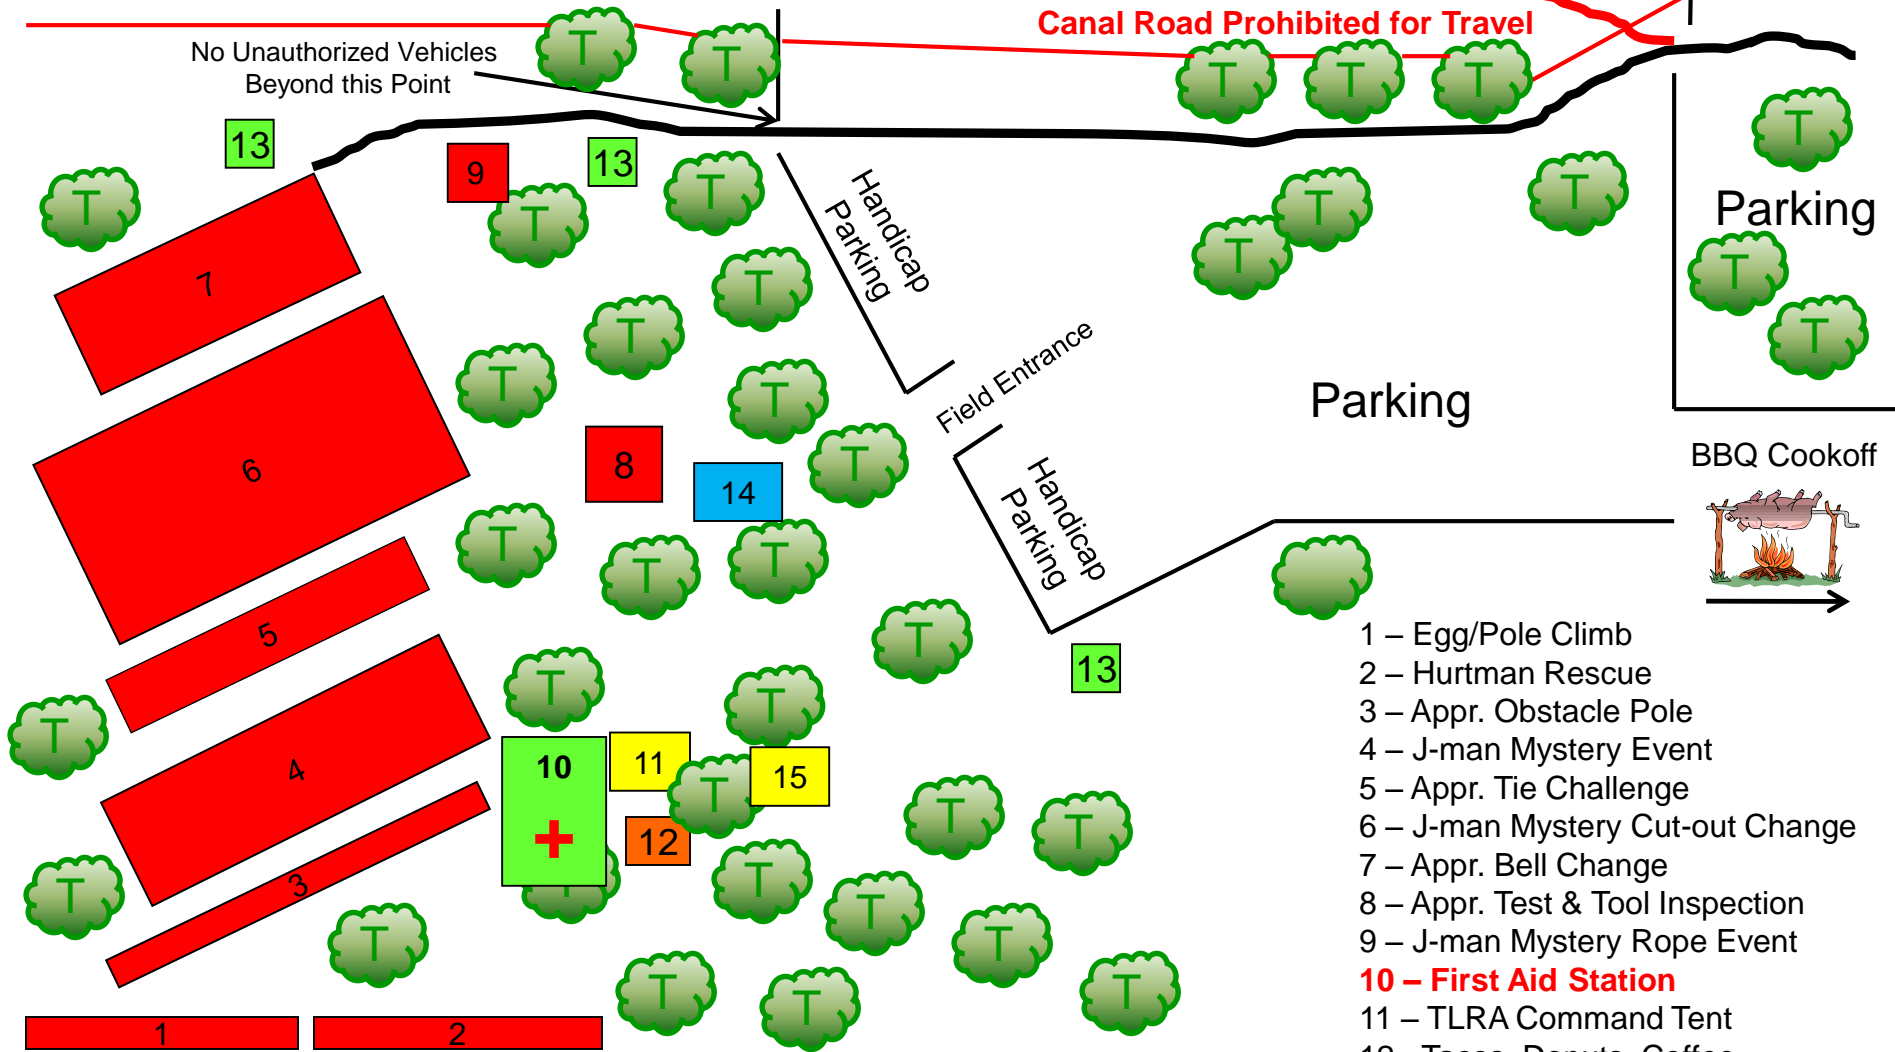

See Nolte Island Rules

GBRA Nolte Island Park 2017 Fish Fry, BBQ Cook-off

Seguin
& Fm 466

Island
Access

Canal Road Prohibited for Travel

Guadalupe River GBRA Canal

Parking

Utility and
Guest Parking

16 - BBQ
Cook-off

Rodeo Field

Play
Ground

Parking

Pavilion

Tent

17

RV Hookups & Camping Spots

Guadalupe River

- 13 - Restrooms
- 16 - BBQ Cookoff
- 17 - Fish Fry & Awards
- 18 - Trash Dumpsters

GBRA Nolte Island Park 2017 Rodeo Field Layout

Guadalupe River GBRA Canal

Canal Road Prohibited for Travel

No Unauthorized Vehicles
Beyond this Point

- 1 – Egg/Pole Climb
- 2 – Hurtman Rescue
- 3 – Appr. Obstacle Pole
- 4 – J-man Mystery Event
- 5 – Appr. Tie Challenge
- 6 – J-man Mystery Cut-out Change
- 7 – Appr. Bell Change
- 8 – Appr. Test & Tool Inspection
- 9 – J-man Mystery Rope Event
- 10 – First Aid Station**
- 11 – TLRA Command Tent
- 12 – Tacos, Donuts, Coffee
- 13 – Restrooms
- 14 – Little Lineworker's Area
- 15 – TLRA Merchandise & Store