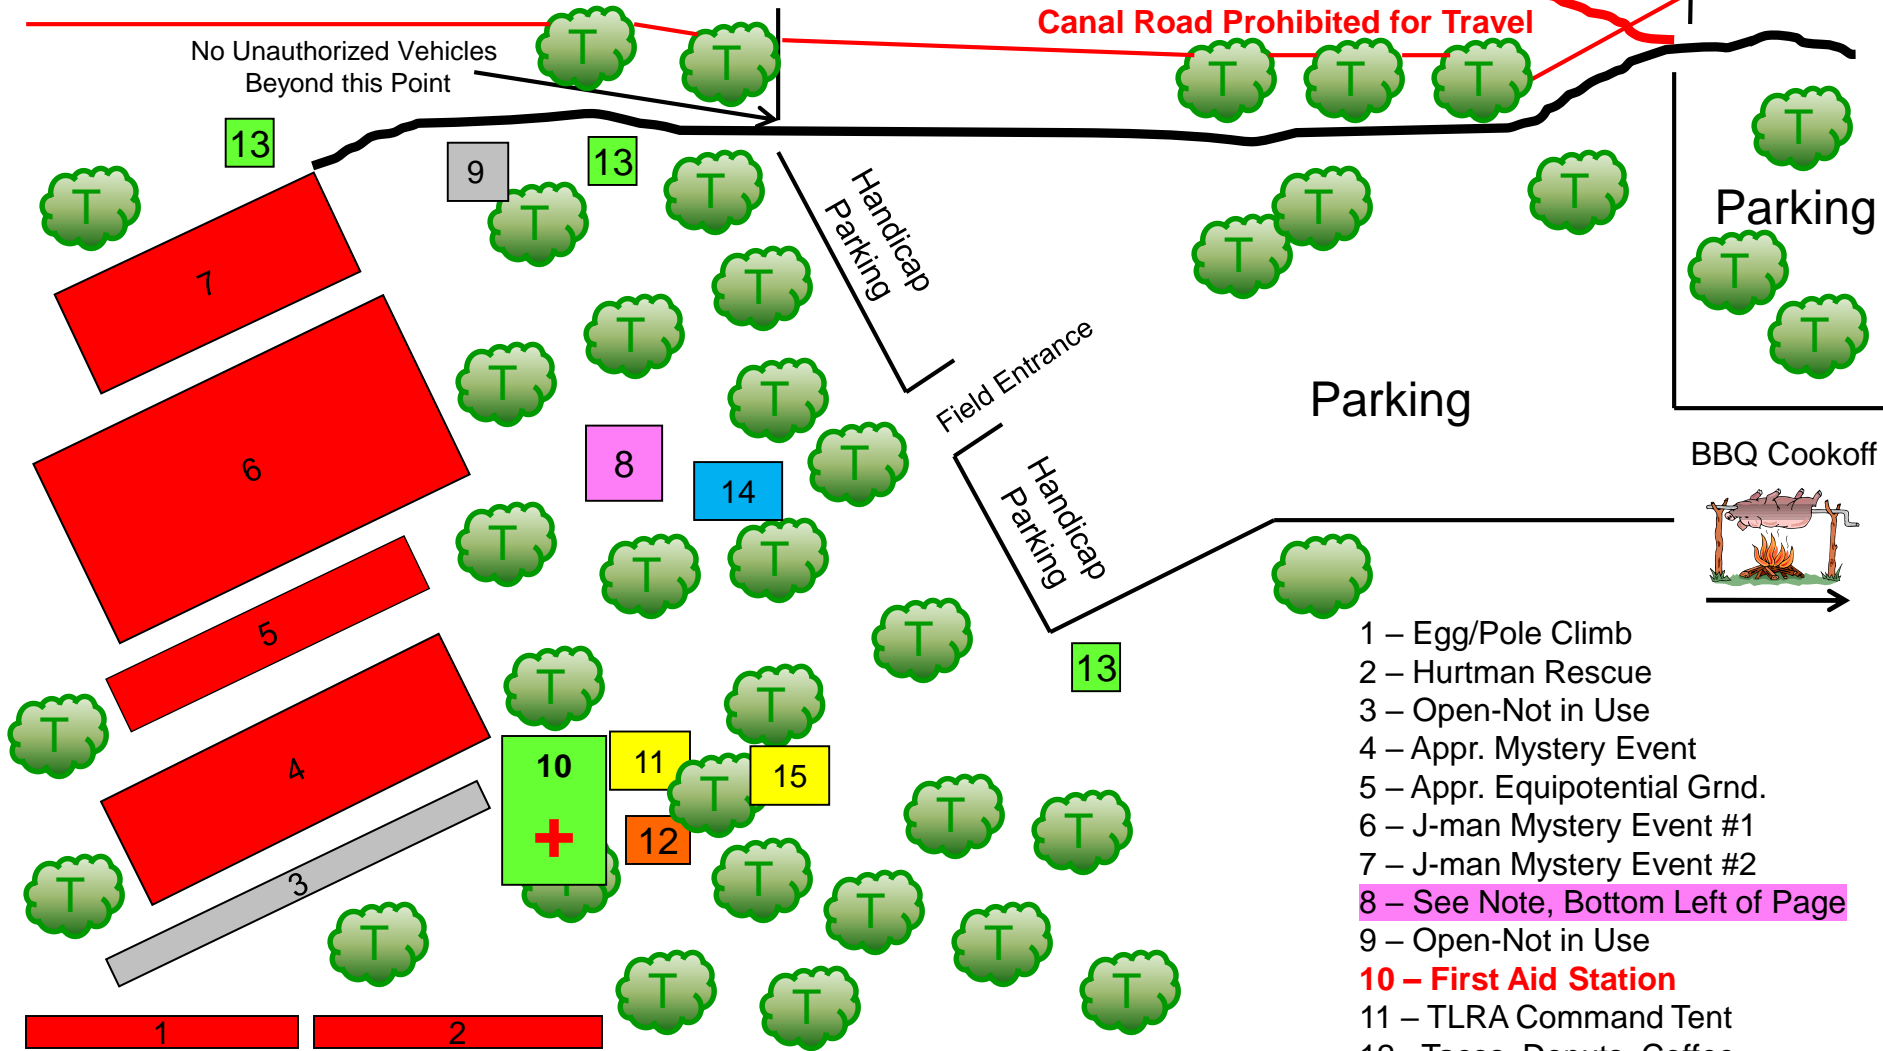

See Nolte Island Rules

GBRA Nolte Island Park 2018 Fish Fry, BBQ Cook-off

Seguin
& Fm 466

Island
Access

Canal Road Prohibited for Travel

Guadalupe River GBRA Canal

Parking

Utility and
Guest Parking

16 - BBQ
Cook-off

Rodeo Field

Play
Ground

Parking

Pavilion

Tent

17

RV Hookups & Camping Spots

Guadalupe River

- 13 - Restrooms
- 16 - BBQ Cookoff
- 17 - Appr. Test, Tool Inspection,
Fish Fry & Awards
- 18 - Trash Dumpsters

GBRA Nolte Island Park 2018 Rodeo Field Layout

Guadalupe River GBRA Canal

Canal Road Prohibited for Travel

No Unauthorized Vehicles
Beyond this Point

- 1 – Egg/Pole Climb
- 2 – Hurtman Rescue
- 3 – Open-Not in Use
- 4 – Appr. Mystery Event
- 5 – Appr. Equipotential Grnd.
- 6 – J-man Mystery Event #1
- 7 – J-man Mystery Event #2
- 8 – See Note, Bottom Left of Page
- 9 – Open-Not in Use
- 10 – First Aid Station**
- 11 – TLRA Command Tent
- 12 – Tacos, Donuts, Coffee
- 13 – Restrooms
- 14 – Little Lineworker's Area
- 15 – TLRA Merchandise & Store