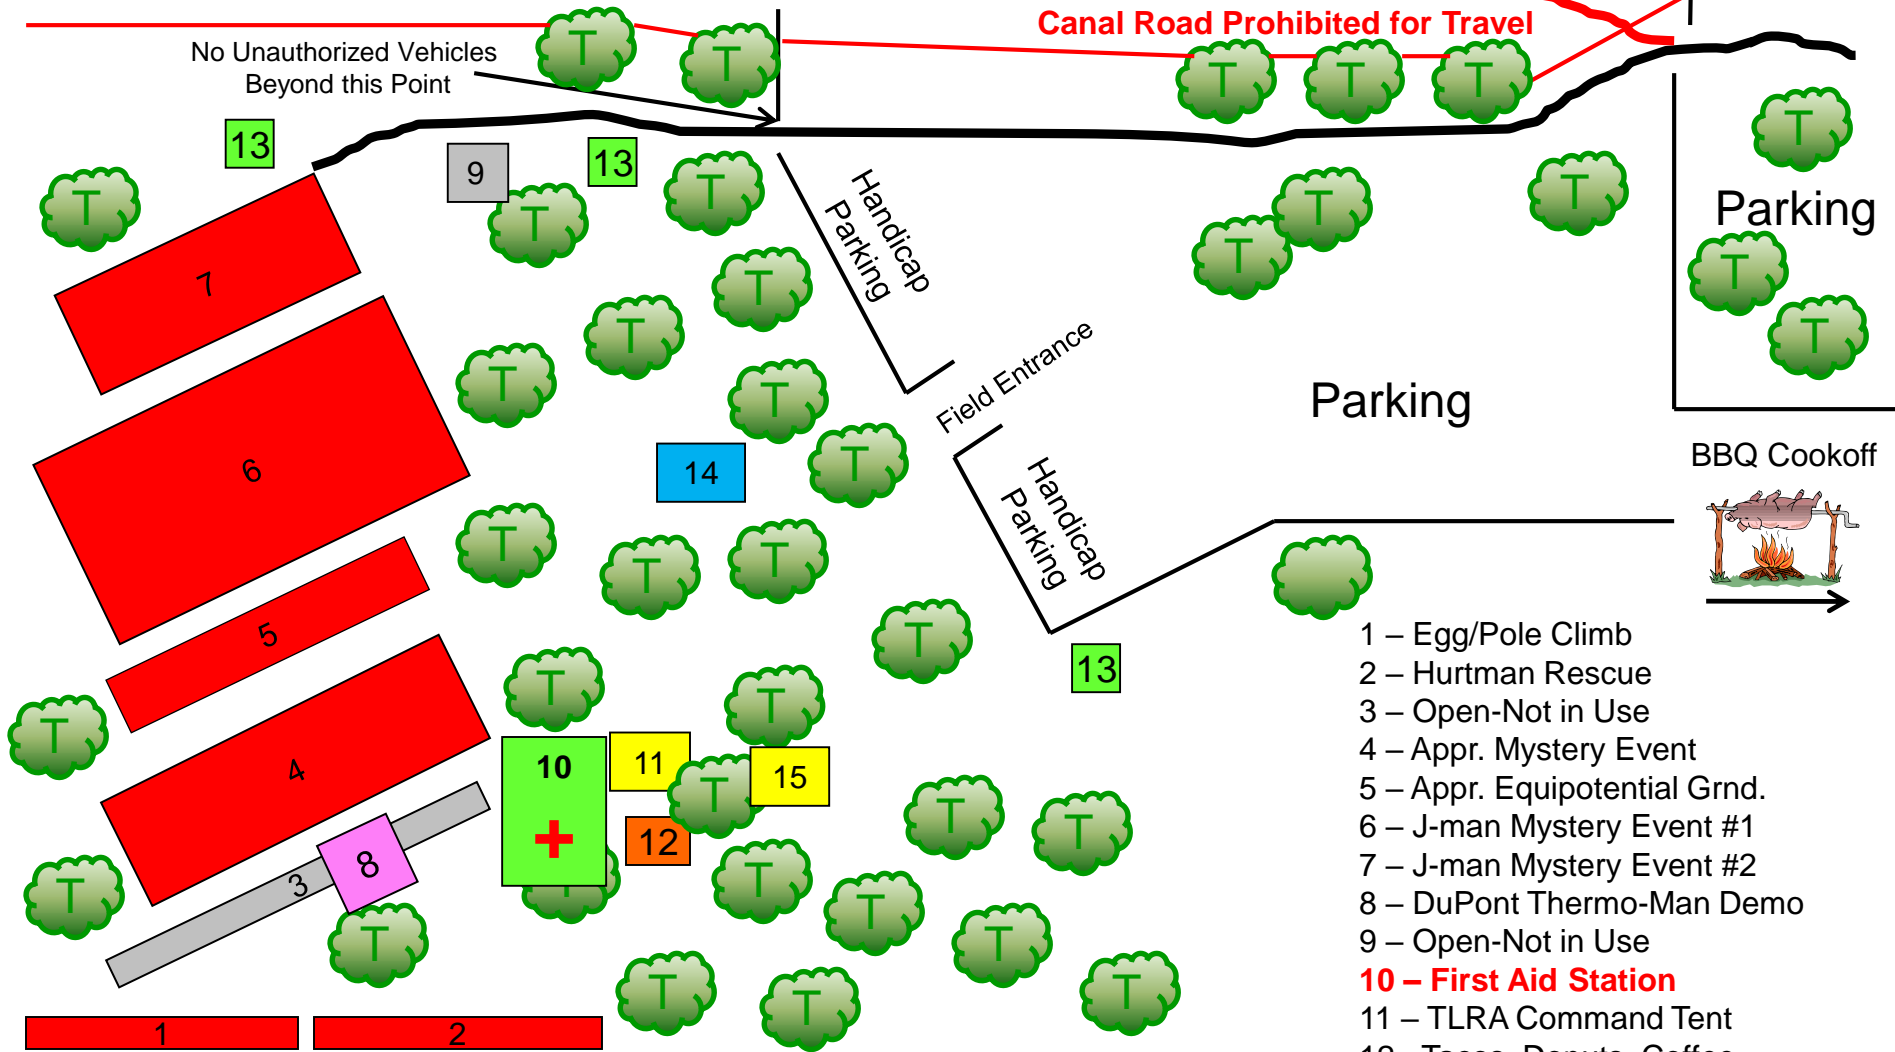

See Nolte Island Rules

GBRA Nolte Island Park 2018 Fish Fry, BBQ Cook-off

Seguin
& Fm 466

Island
Access

Canal Road Prohibited for Travel

Guadalupe River GBRA Canal

Parking

Utility and
Guest Parking

16 - BBQ
Cook-off

Rodeo Field

Play
Ground

Parking

Pavilion

Tent

17

RV Hookups & Camping Spots

Guadalupe River

- 13 - Restrooms
- 16 - BBQ Cookoff
- 17 - Appr. Test, Tool Inspection, Fish Fry & Awards
- 18 - Trash Dumpsters

GBRA Nolte Island Park 2018 Rodeo Field Layout

Guadalupe River GBRA Canal

Canal Road Prohibited for Travel

No Unauthorized Vehicles
Beyond this Point

- 1 – Egg/Pole Climb
- 2 – Hurtman Rescue
- 3 – Open-Not in Use
- 4 – Appr. Mystery Event
- 5 – Appr. Equipotential Grnd.
- 6 – J-man Mystery Event #1
- 7 – J-man Mystery Event #2
- 8 – DuPont Thermo-Man Demo
- 9 – Open-Not in Use
- 10 – First Aid Station**
- 11 – TLRA Command Tent
- 12 – Tacos, Donuts, Coffee
- 13 – Restrooms
- 14 – Little Lineworker's Area
- 15 – TLRA Merchandise & Store