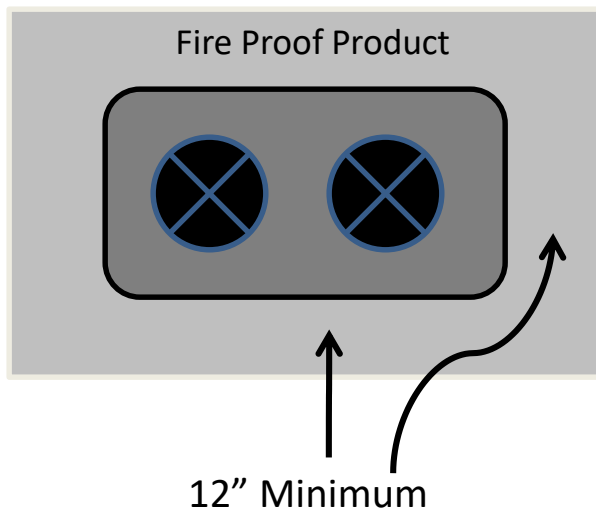

Texas Lineman's Rodeo Association
2018 Texas Lineman's Rodeo and BBQ Cookoff
Fire Safety and Control Plan for GBRA Nolte Island Park
BBQ Fire Box and Propane Cooker Safety

Rear or Side Opening Fire Door

Top Opening Fire Door

Texas Lineman's Rodeo Association
2018 Texas Lineman's Rodeo and BBQ Cookoff
Fire Safety and Control Plan for GBRA Nolte Island Park
BBQ Fire Box and Propane Cooker Safety

Multiple Propane Burners