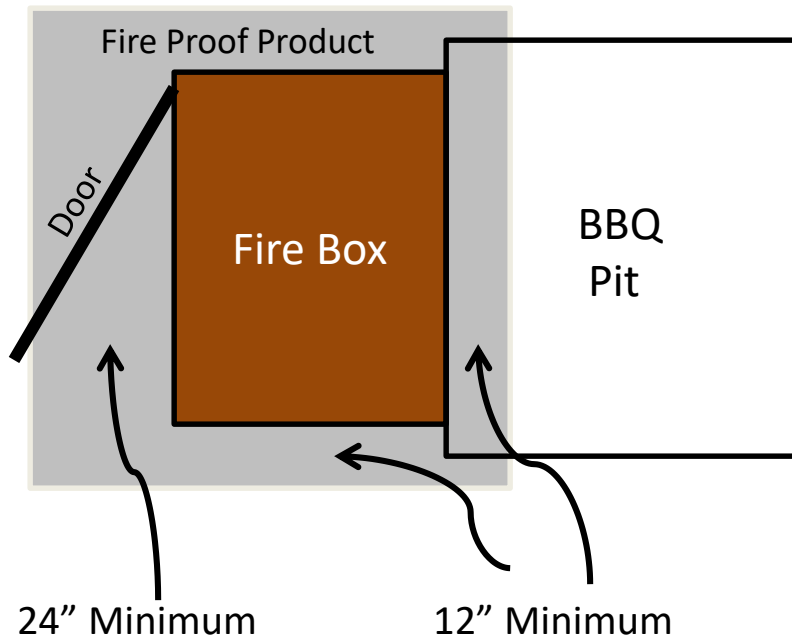

Texas Lineman's Rodeo Association
2018 Texas Lineman's Rodeo and BBQ Cookoff
Fire Safety and Control Plan for GBRA Nolte Island Park
BBQ Fire Box and Propane Cooker Safety

Rear or Side Opening Fire Door

Top Opening Fire Door

Texas Lineman's Rodeo Association
2018 Texas Lineman's Rodeo and BBQ Cookoff
Fire Safety and Control Plan for GBRA Nolte Island Park
BBQ Fire Box and Propane Cooker Safety

Multiple Propane Burners

Single Propane Burner